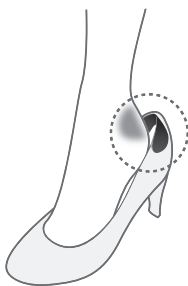

- ✓ All natural latex foam
- ✓ No synthetic
- ✓ Naturally soft
- ✓ Long-lasting flexible

*No
more
friction*

HELLOHEEL®

HEEL GRIPS

Regular

- Prevent shoes rubbing / blister
- Suitable for small sized shoes (up to no.3)
- 2 mm thick
- Self-adhesive heel grips hold your heels snugly in place and prevent frictions, abrasions, and blisters.

- ✓ *All natural latex foam*
- ✓ *No synthetic*
- ✓ *Naturally soft*
- ✓ *Long-lasting flexible*

*No
more
friction*

HELLOHEEL®

HEEL GRIPS

Thick & Wide

- Prevent shoes rubbing / blister
- Suitable for big sized shoes (Size 4 and above)
- 3 mm thick
- Self-adhesive heel grips hold your heels snugly in place and prevent frictions, abrasions, and blisters.