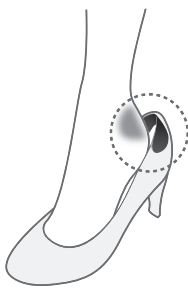

- ✓ All natural latex foam
- ✓ No synthetic
- ✓ Naturally soft
- ✓ Long-lasting flexible

*No
more
friction*

HELLOHEEL®

HEEL GRIPS

Regular

- Prevent shoes rubbing / blister
- Suitable for small sized shoes (up to no.3)
- 2 mm thick
- Self-adhesive heel grips hold your heels snugly in place and prevent frictions, abrasions, and blisters.

- ✓ *All natural latex foam*
- ✓ *No synthetic*
- ✓ *Naturally soft*
- ✓ *Long-lasting flexible*

*No
more
friction*

HELLOHEEL®

HEEL GRIPS

Thick & Wide

- Prevent shoes rubbing / blister
- Suitable for big sized shoes (Size 4 and above)
- 3 mm thick
- Self-adhesive heel grips hold your heels snugly in place and prevent frictions, abrasions, and blisters.