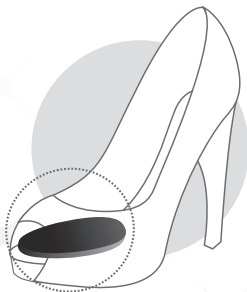

- ✓ *All natural latex foam*
- ✓ *No synthetic*
- ✓ *Naturally soft*
- ✓ *Long-lasting flexible*

*No
more
friction*

HELLOHEEL® CONTOUR SLIM HEEL GRIPS

- Innovative heel grips from the latest technology.
- 3.5 mm thick
- Extra soft & smooth edges, unique quality.
- With soft suede-like touch and thinner surface towards the edges, they are gentle to your skin.

- ✓ All natural latex foam
- ✓ No synthetic
- ✓ Naturally soft
- ✓ Long-lasting flexible

Filling up *vo/ume*

HELLOHEEL® CONTOUR SLIM FITTER GRIPS

- Innovative heel grips from the latest technology.
- Extra-padded heel grips that help loose fitting shoes (up to 1 size) fit perfectly.
- 5.50 mm thick
- Extra soft & smooth edges, unique quality.
- With soft suede-like touch and thinner surface towards the edges, they are gentle to your skin and make every step full of confidence.

- ✓ All natural latex foam
- ✓ No synthetic
- ✓ Naturally soft
- ✓ Long-lasting flexible

Anti *-Slip*

HELLOHEEL® CONTOUR SLIM FRONT PILLOWS

- Front pillows provide stability and prevent your feet from sliding forward when wearing high heels, hence, no suffering from toe crunches.
- Extra soft & smooth edges, unique quality.
- Thinner surface towards the edges, they are gentle to your skin.