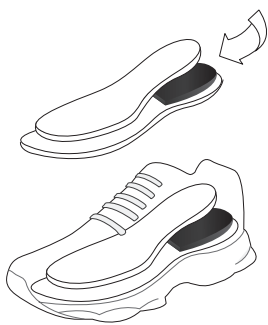

- ✓ *All natural latex foam*
- ✓ *No synthetic*
- ✓ *Naturally soft*
- ✓ *Long-lasting flexible*

RECOMMENDED FOR
ALL SPORT SHOES

***WIN
YOUR
GAME***

HELLOHEEL® Support Plus HEEL PILLOWS

- Extra protection for every kind of sport.
- Support your athletic performance and save your heels, ankle, knees, and spine.
- Unisex
- Made of high-quality natural rubber, the long-lasting insoles provide comfort and shock absorption in the heels and reduce stress on your ankles, knees, and back.

- ✓ All natural latex foam
- ✓ No synthetic
- ✓ Naturally soft
- ✓ Long-lasting flexible

HELLOHEEL® CONTOUR SLIM

Latest innovation, extra soft with similar feel to suede, and sloping edge that feels soft when walking.