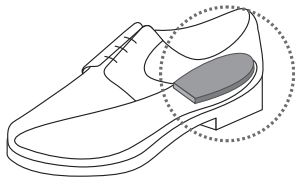

HELLOHEEL® HEEL PILLOWS For all shoe types