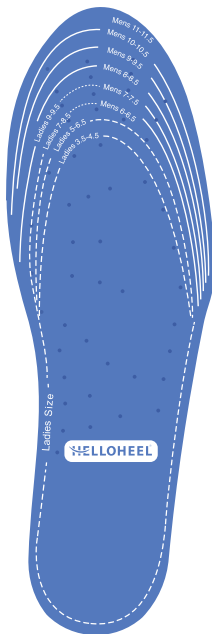

Cushioning Insoles