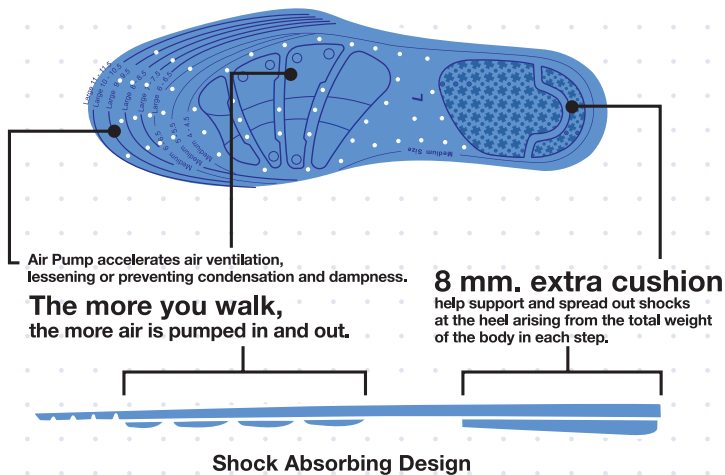

- ✓ *All natural latex foam*
- ✓ *No synthetic*
- ✓ *Naturally soft*
- ✓ *Long-lasting flexible*

FIT ALL SHOE TYPES

**WIN
YOUR
GAME**

Support PLUS Insoles

- Extra durable heel cushions for all kinds of sports.
- Made of high-quality natural rubber, the long-lasting insoles provide comfort and shock absorption in the heels and reduce stress on your ankles, knees, and back.
- Suitable for any activity that generates waves of shock on the heels and for all kinds of sports.
- Provide sweat absorption and a comfortable air circulation.
- Anti-bacteria
- Unisex
- Trim to fit any size.