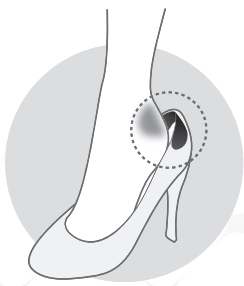

For
tiny
areas

HELLOHEEL® CONTOUR SLIM MINI GRIPS

- Cut-to-fit mini grips for any uncomfortable area.
- Easy to use even in tiny areas, ideal for strap shoes.
- With soft suede-like touch and thinner surface towards the edges, they are gentle to your skin.
- Extra soft & smooth edges, unique quality.

- ✓ *All natural latex foam*
- ✓ *No synthetic*
- ✓ *Naturally soft*
- ✓ *Long-lasting flexible*

*No
more
friction*

HELLOHEEL® CONTOUR SLIM HEEL GRIPS

- Innovative heel grips from the latest technology.
- 3.5 mm thick
- Extra soft & smooth edges, unique quality.
- With soft suede-like touch and thinner surface towards the edges, they are gentle to your skin.

- ✓ All natural latex foam
- ✓ No synthetic
- ✓ Naturally soft
- ✓ Long-lasting flexible

Filling up *vo/ume*

HELLOHEEL® CONTOUR SLIM FITTER GRIPS

- Innovative heel grips from the latest technology.
- Extra-padded heel grips that help loose fitting shoes (up to 1 size) fit perfectly.
- 5.50 mm thick
- Extra soft & smooth edges, unique quality.
- With soft suede-like touch and thinner surface towards the edges, they are gentle to your skin and make every step full of confidence.