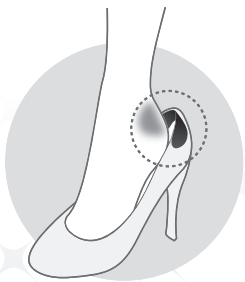

For
tiny
areas

HELLOHEEL® CONTOUR SLIM MINI GRIPS

- Cut-to-fit mini grips for any uncomfortable area.
- Easy to use even in tiny areas, ideal for strap shoes.
- With soft suede-like touch and thinner surface towards the edges, they are gentle to your skin.
- Extra soft & smooth edges, unique quality.

- ✓ *All natural latex foam*
- ✓ *No synthetic*
- ✓ *Naturally soft*
- ✓ *Long-lasting flexible*

*No
more
friction*

HELLOHEEL® CONTOUR SLIM HEEL GRIPS

- Innovative heel grips from the latest technology.
- 3.5 mm thick
- Extra soft & smooth edges, unique quality.
- With soft suede-like touch and thinner surface towards the edges, they are gentle to your skin.

- ✓ All natural latex foam
- ✓ No synthetic
- ✓ Naturally soft
- ✓ Long-lasting flexible

Filling up *vo/ume*

HELLOHEEL® CONTOUR SLIM FITTER GRIPS

- Innovative heel grips from the latest technology.
- Extra-padded heel grips that help loose fitting shoes (up to 1 size) fit perfectly.
- 5.50 mm thick
- Extra soft & smooth edges, unique quality.
- With soft suede-like touch and thinner surface towards the edges, they are gentle to your skin and make every step full of confidence.